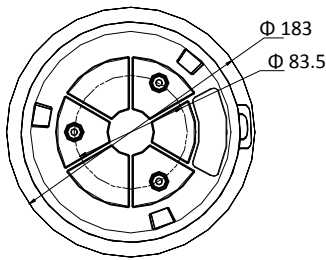

寸法

Unit: mm

アクセサリ

DS-1294ZJ-TRL

Wall Mounting Bracket

Distributed by

DS-1271ZJ-PT10

Pendant Mounting Bracket